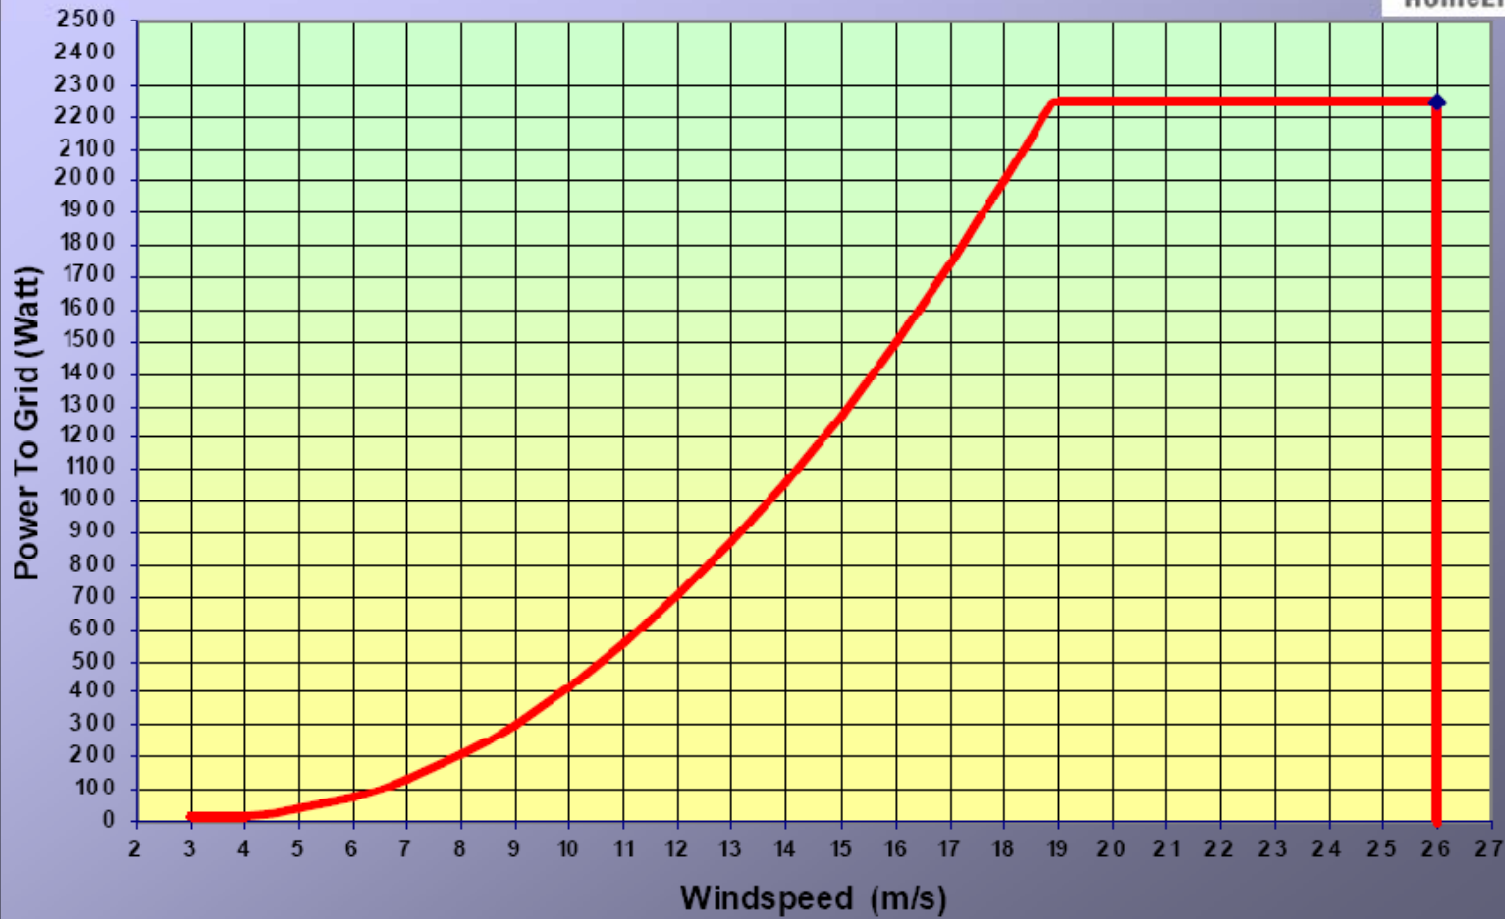

**Powercurve Energy Ball V200 (Electric Power to Grid 230VAC / 50Hz)
(Preliminary 22-8-08)**

The Power Curve V200 (22-08-08) is still subject to change. Home Energy has the right to adjust it.

Your choice